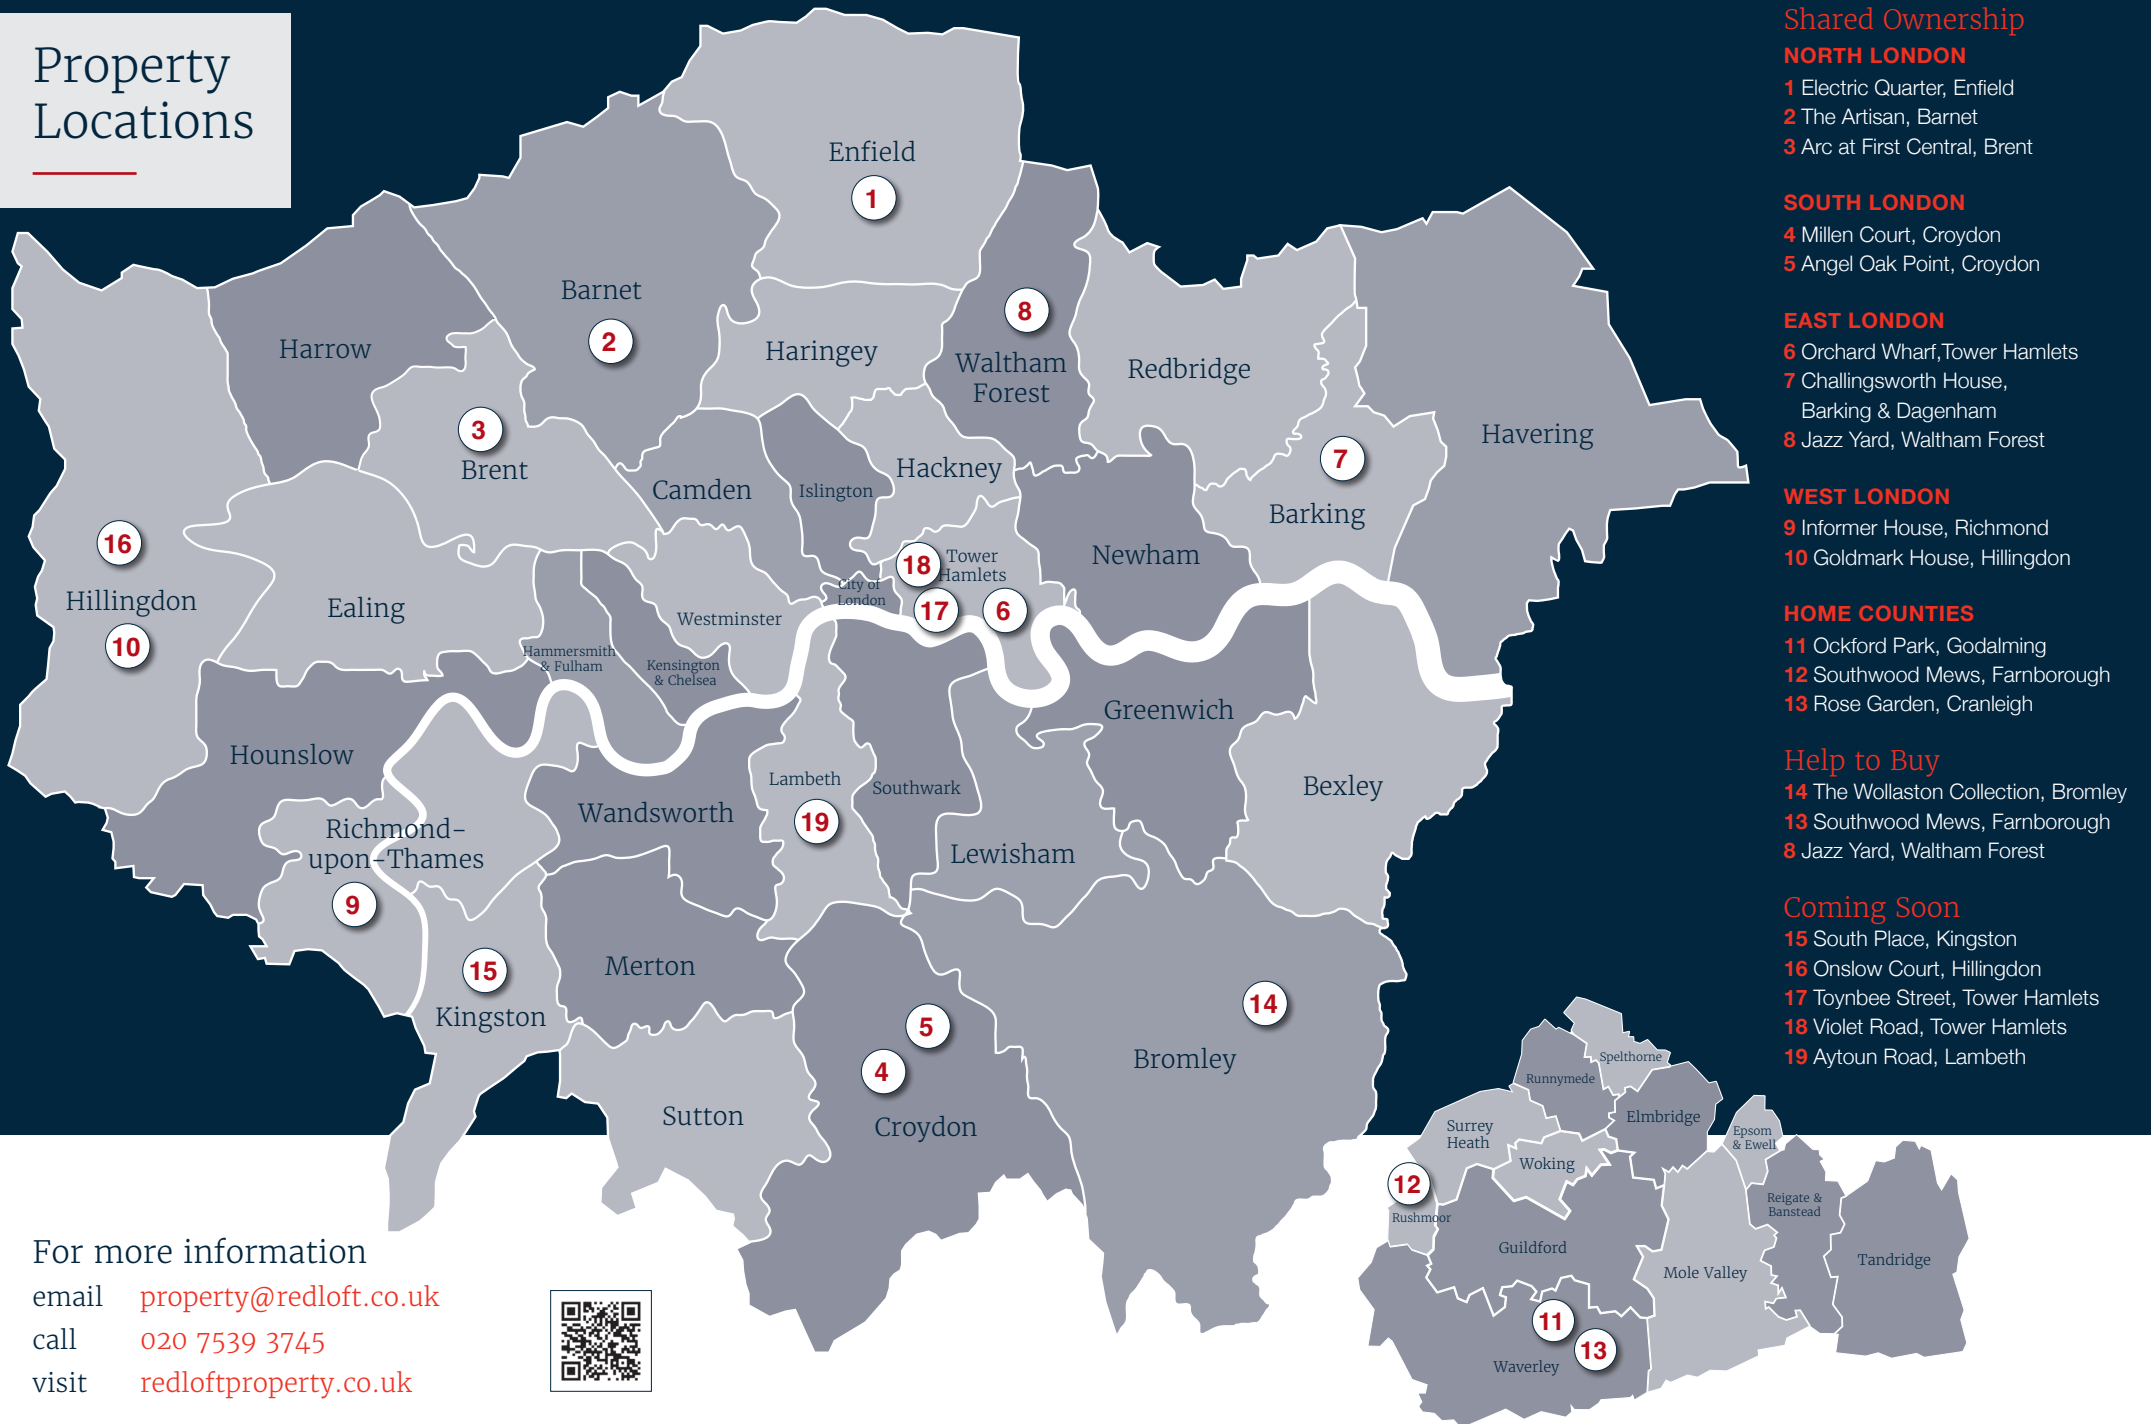

Property Locations

Shared Ownership

NORTH LONDON

- 1** Electric Quarter, Enfield
- 2** The Artisan, Barnet
- 3** Arc at First Central, Brent

SOUTH LONDON

- 4** Millen Court, Croydon
- 5** Angel Oak Point, Croydon

EAST LONDON

- 6** Orchard Wharf, Tower Hamlets
- 7** Challingsworth House, Barking & Dagenham
- 8** Jazz Yard, Waltham Forest

WEST LONDON

- 9** Informer House, Richmond
- 10** Goldmark House, Hillingdon

HOME COUNTIES

- 11** Ockford Park, Godalming
- 12** Southwood Mews, Farnborough
- 13** Rose Garden, Cranleigh

Help to Buy

- 14** The Wollaston Collection, Bromley
- 13** Southwood Mews, Farnborough
- 8** Jazz Yard, Waltham Forest